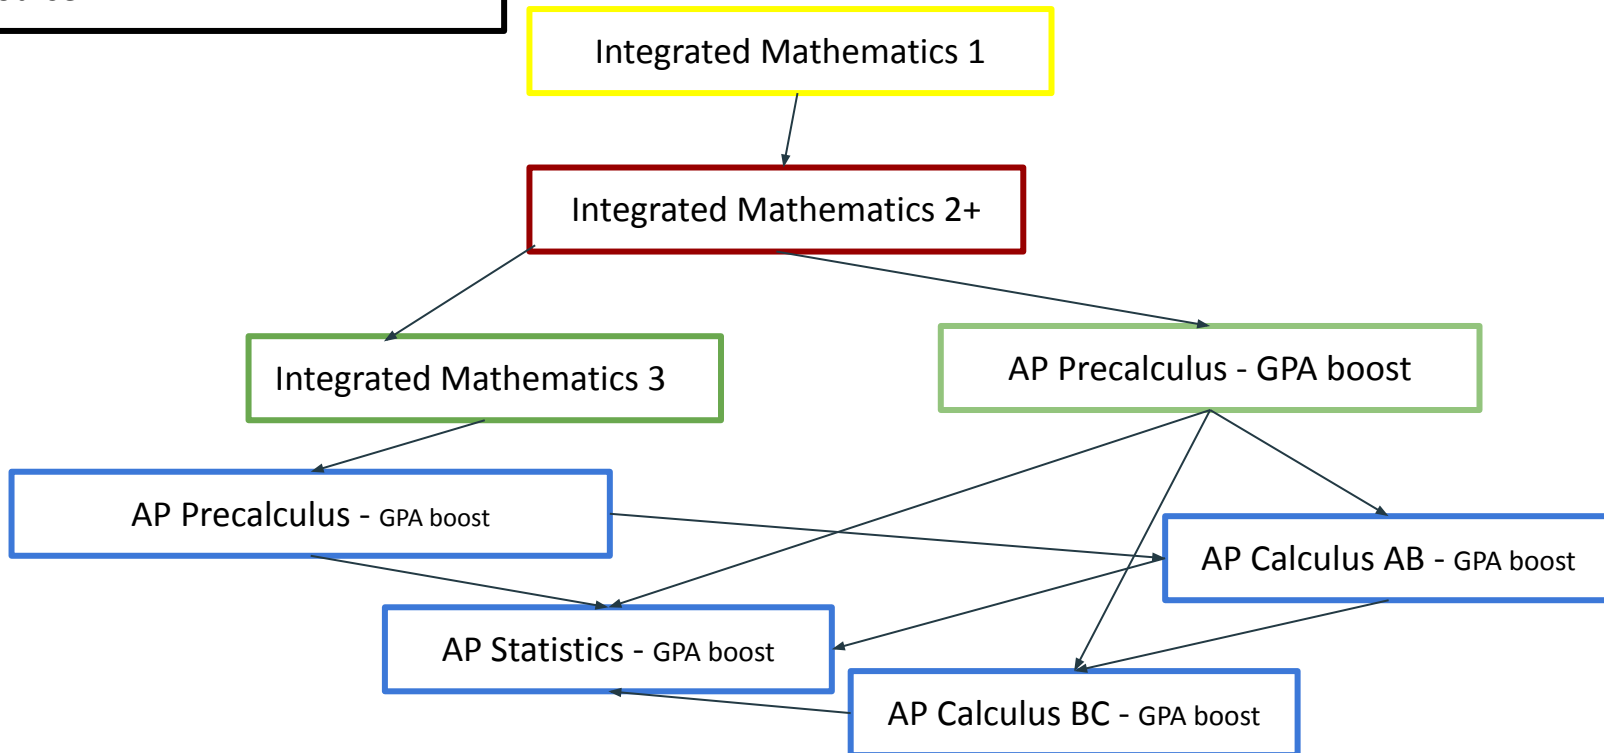

Chemistry

AP Physics 1 - GPA boost

AP Physics 2 - GPA boost

Human Anatomy

AP Environmental Science - GPA boost

Entry Course Determined by Middle School Course

Test	Pass Rate	Test	Pass Rate	Test	Pass Rate
Drawing	83.8%	Econ	66 %	Biology	68.3 %
2D Design	82.8 %	Gov	73 %	Envi Sci	54.1 %
3D Design	72 %	U.S.	72.2 %	Physics 1	47.3 %
Music Th	60.2%	World	63.7 %	Physics 2	70.5 %
Composition	54.6 %	AB	64.4 %	PreCalc	75.6 %
Literature	72.4 %	BC	80.9 %	Stat	61.8 %
Fine Arts	ELA	Social Sci	Math	Science	